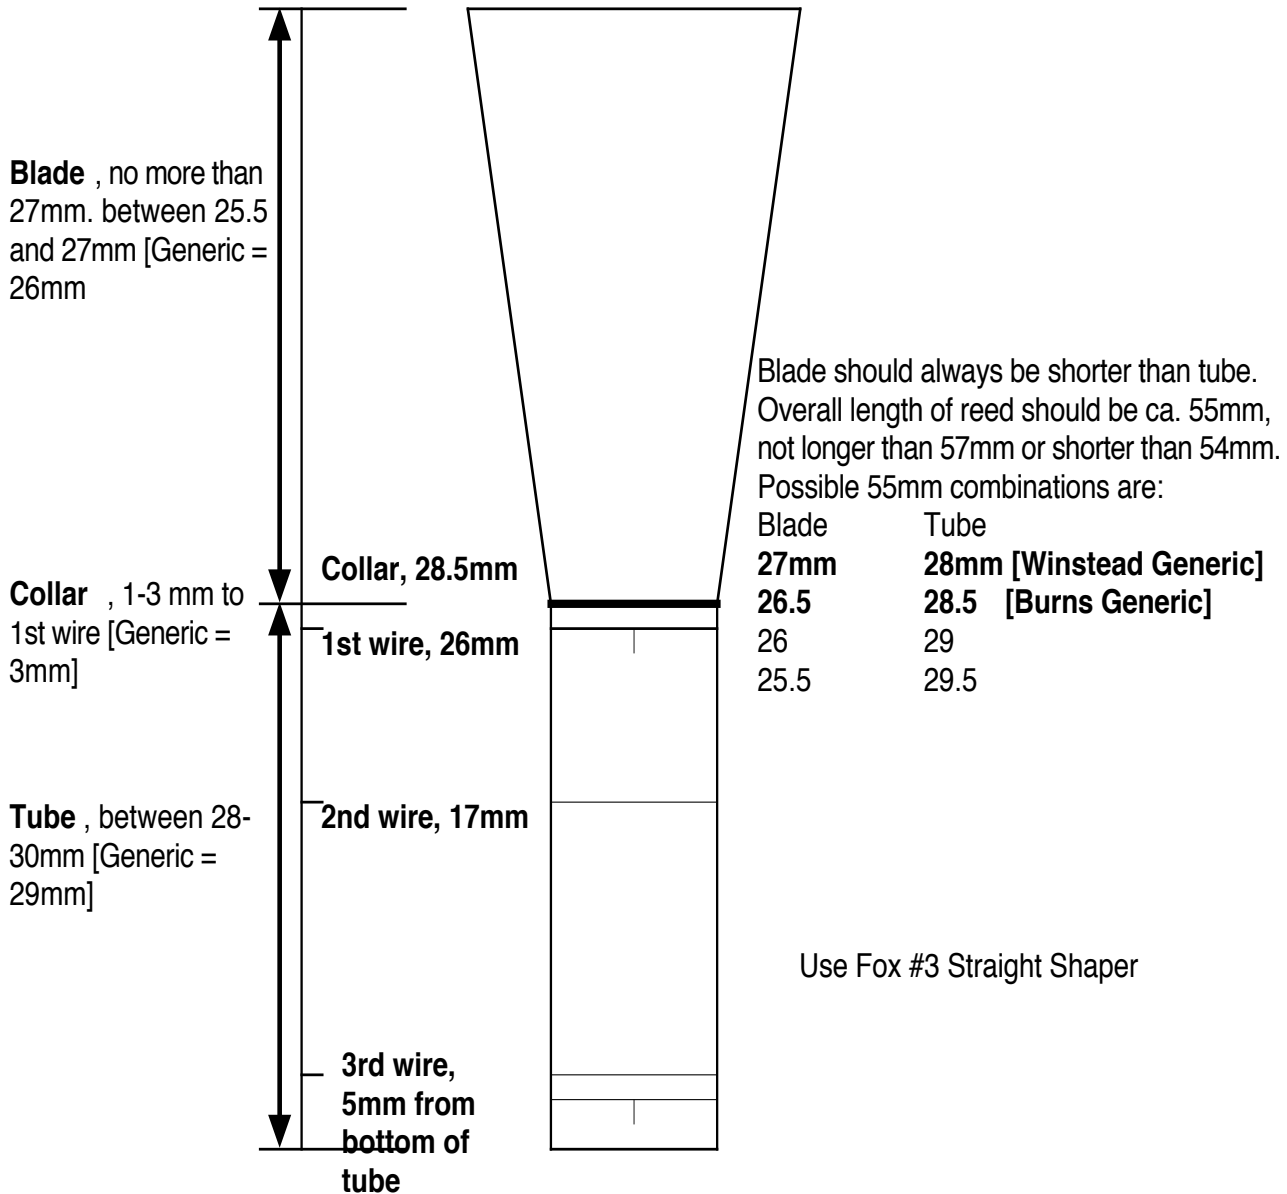

Reed Dimensions

© Michael Burns, 2005

<http://www.michaelburnsbassoon.com/page3/page3.html>