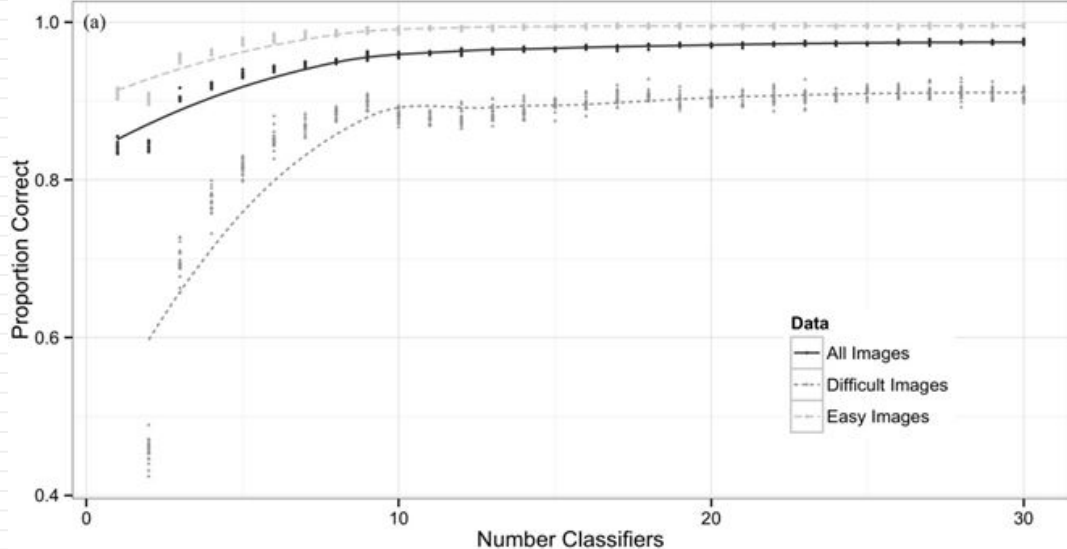

Accuracy of Data

Snapshot Serengeti project
From June 2010 to May 2013

Produced 1.2 million image sets
(each image set contained 1–3
images taken in a single burst
over approximately 1 s)

Within 3 d of launching the
website, volunteers contributed 1
million species classifications and
processed an 18-month backlog
of images

Accuracy of Data

In Snapshot Serengeti, images achieved approximately:

90% accuracy at 5 classifiers,

95% accuracy at 10 classifiers,

approached 98% accuracy after 20 classifiers

giraffe zebra wildebeest

aardwolf jackal topi