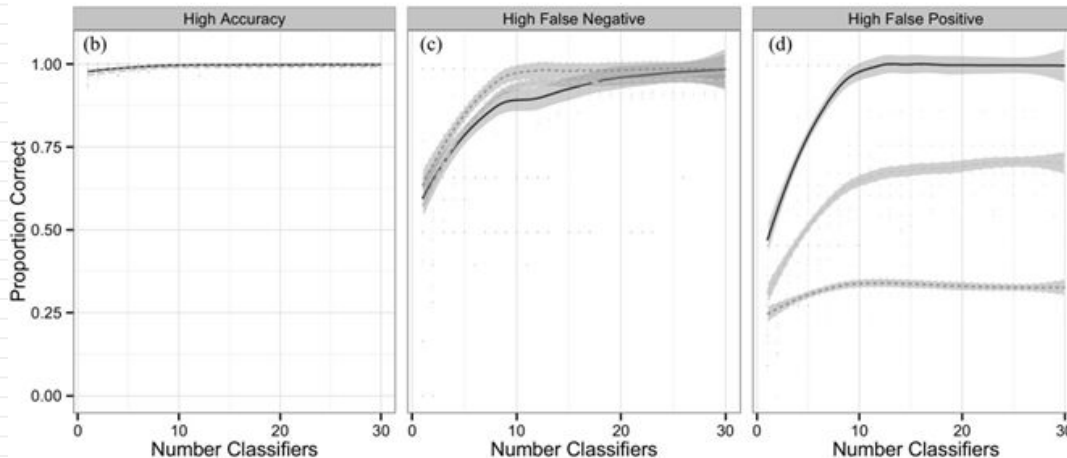

Accuracy of Data

Snapshot Serengeti project
From June 2010 to May 2013

Produced 1.2 million image sets
(each image set contained 1–3
images taken in a single burst
over approximately 1 s)

Within 3 d of launching the
website, volunteers contributed 1
million species classifications and
processed an 18-month backlog
of images

Accuracy of Data

In Snapshot Serengeti, images achieved approximately:

90% accuracy at 5 classifiers,

95% accuracy at 10 classifiers,

approached 98% accuracy after 20 classifiers

giraffe zebra wildebeest

aardwolf jackal topi