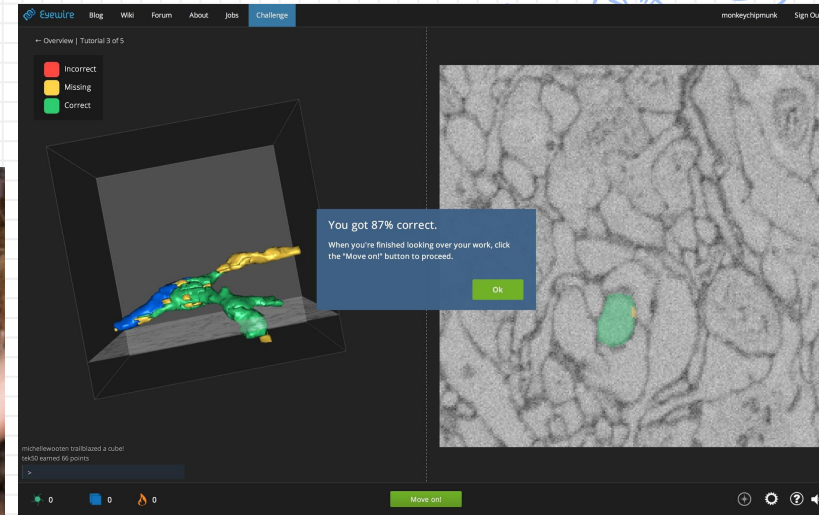

  You should sign in!

TASK

TUTORIAL

Is the galaxy simply smooth and rounded, with no sign of a disk?

Smooth

Features or Disk

Star or Artifact

NEED SOME HELP WITH THIS TASK?

Images CC-BY Sloan Digital Sky Survey
Klesman, A. (2018, Sept 26). Zooniverse: A citizen science success story. Astronomy.

Types of Projects

Web-based projects

Games

Field-based projects

Why crowd-source biodiversity data?