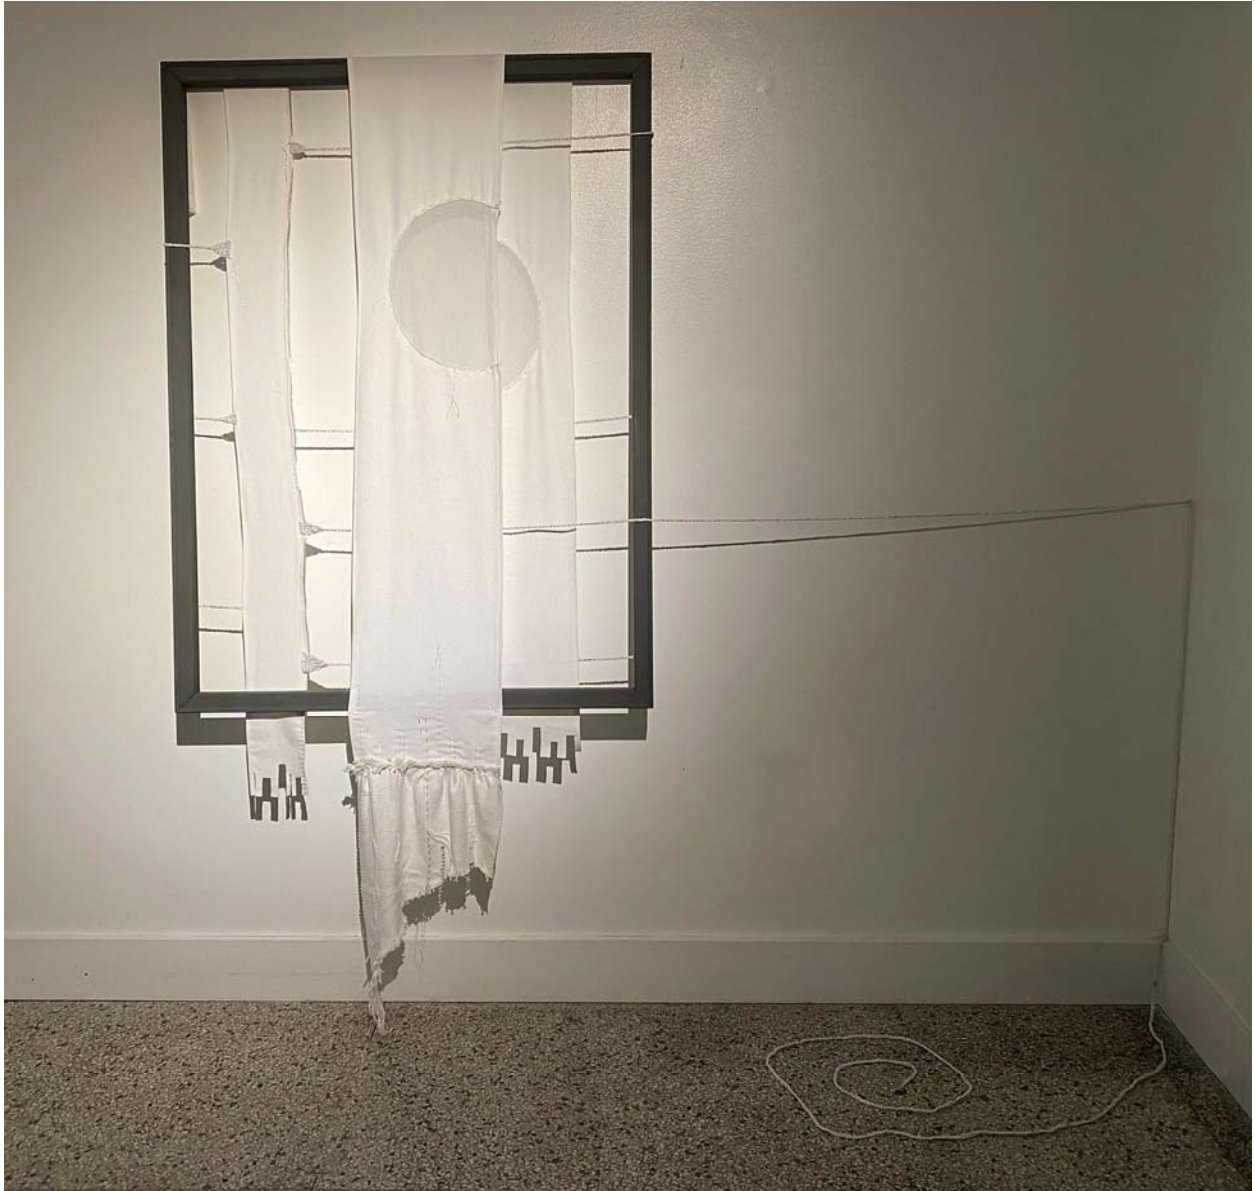

APPENDIX A: CATALOG OF IMAGES

Figure 1. *The Corner of Landscape*, Plain Fabric, Zipper, Button Wire Mesh, Thread, Frame, 48" x 92", 2021

Figure 2. *Night Blooming*, Plain Fabric, Thread, Wood, 25" x 60", 2022

Figure 3. *Land Under Moon*, Plain Fabric, Zipper, Button, Wire Mesh, Thread, Wood, 52" x 23",  
2022

Figure 4. *Red Moon*, 43" x 48", Fabric, Zipper, Wire Mesh, Thread, Frame, 2021

Figure 5. *Weaving Night*, Plain Fabric, Zipper, Button, Thread, Wood, 58" x 30, 2022

Figure 11. *Sky Tellers*, Plain Fabric, Embroidery hoops, Wire Mesh, Thread, Wood, dimensions variable. 2022

Figure 12. *White Night*, Fabric, Zipper, Crochet, Thread, Frame, 75" x 36", 2022

Figure 13. *Lunar and Stellar*, Plain Fabric, Zipper, Thread, Wood, 58" x 36", 2021

Figure 14. *Behind The Walls*, (double piece), Plain Fabric, Zipper, Button, Thread, Frame, 72" x 96", 2021

Figure 15. *Behind The Walls*, (double piece), Plain Fabric, Zipper, Button, Thread, Frame, 72" x 96", 2021