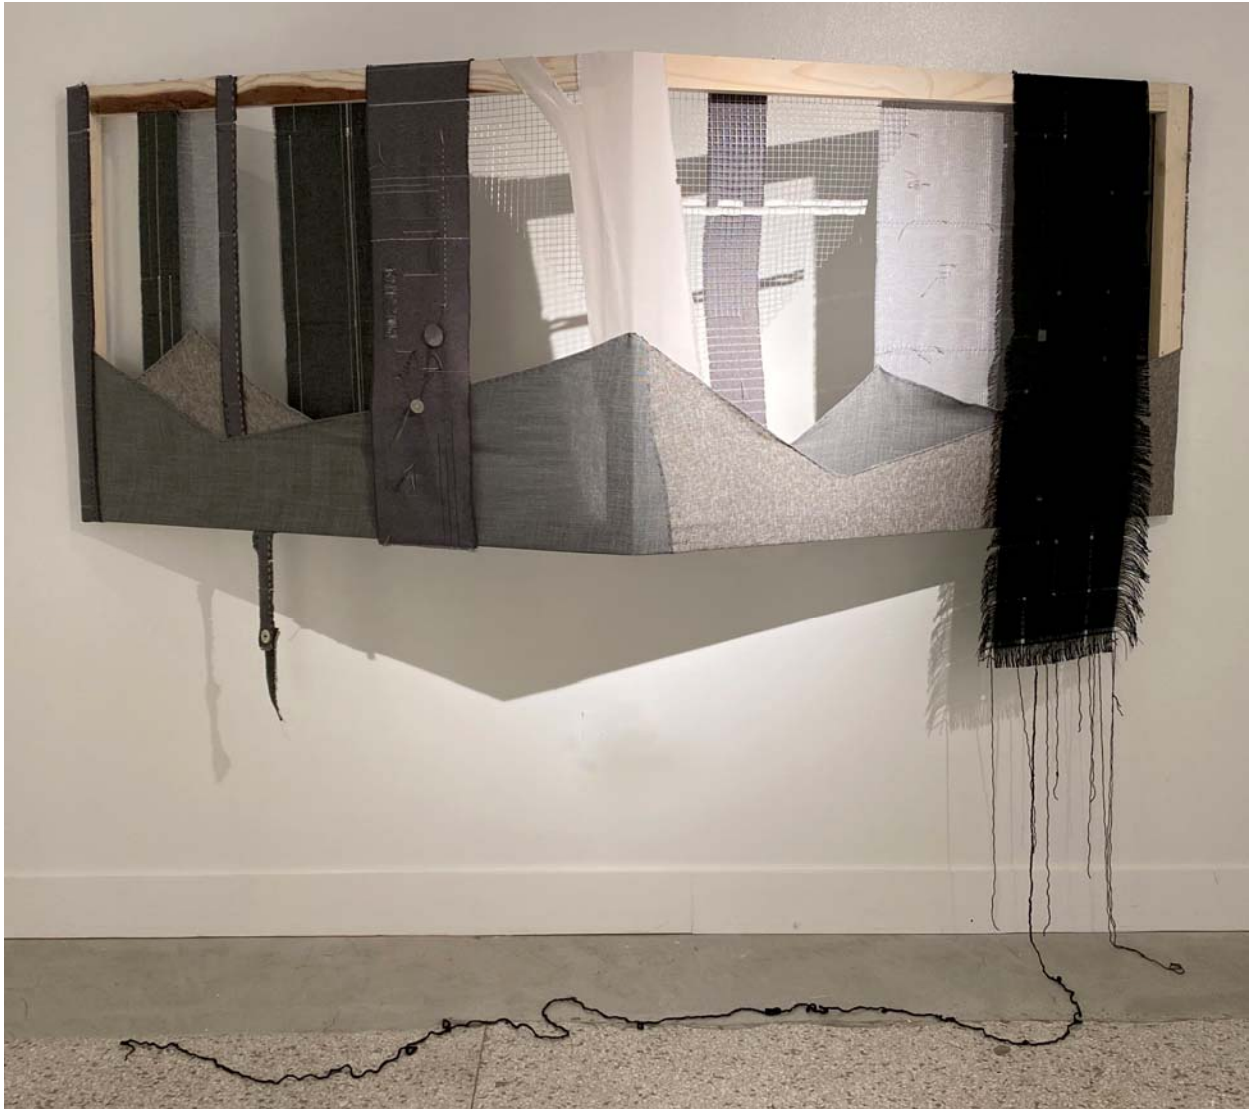

APPENDIX A: CATALOG OF IMAGES

Figure 1. *The Corner of Landscape*, Plain Fabric, Zipper, Button Wire Mesh, Thread, Frame, 48" x 92", 2021

Figure 2. *Night Blooming*, Plain Fabric, Thread, Wood, 25" x 60", 2022

Figure 3. *Land Under Moon*, Plain Fabric, Zipper, Button, Wire Mesh, Thread, Wood, 52" x 23",  
2022

Figure 4. *Red Moon*, 43" x 48", Fabric, Zipper, Wire Mesh, Thread, Frame, 2021

Figure 5. *Weaving Night*, Plain Fabric, Zipper, Button, Thread, Wood, 58" x 30, 2022

Figure 6. *Layers of Night*, Fabric, Thread, Wood, 64" x 60", 2022

Figure 7. *Midnight*, Denim, Fabric, Zipper, Button, Thread, White Pencil, Frame, 44" x 42", 2021

Figure 8. *Friends*, Plain Fabric, Zipper, Button, Thread, Paper, White Pencil, Frame, 58" x 42",

Figure 11. *Sky Tellers*, Plain Fabric, Embroidery hoops, Wire Mesh, Thread, Wood, dimensions variable. 2022

Figure 12. *White Night*, Fabric, Zipper, Crochet, Thread, Frame, 75" x 36", 2022

Figure 13. *Lunar and Stellar*, Plain Fabric, Zipper, Thread, Wood, 58" x 36", 2021