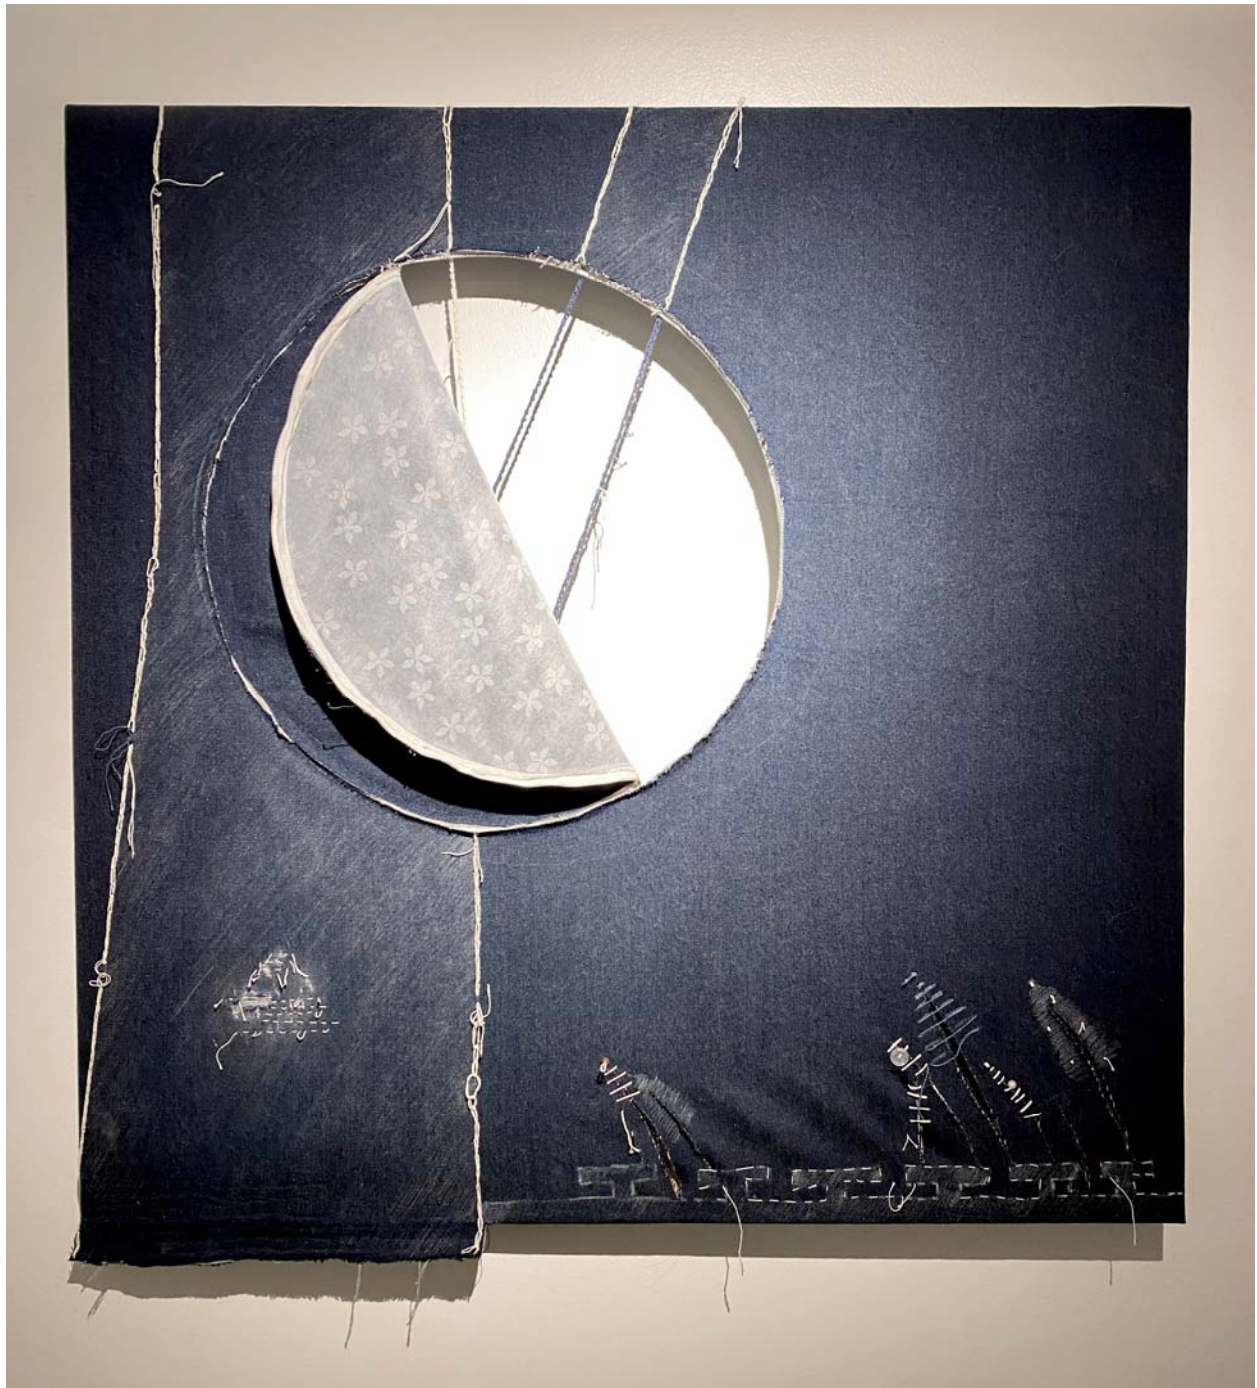

Figure 3. *Land Under Moon*, Plain Fabric, Zipper, Button, Wire Mesh, Thread, Wood, 52" x 23",  
2022

Figure 4. *Red Moon*, 43" x 48", Fabric, Zipper, Wire Mesh, Thread, Frame, 2021

Figure 5. *Weaving Night*, Plain Fabric, Zipper, Button, Thread, Wood, 58" x 30, 2022

Figure 6. *Layers of Night*, Fabric, Thread, Wood, 64" x 60", 2022

Figure 7. *Midnight*, Denim, Fabric, Zipper, Button, Thread, White Pencil, Frame, 44" x 42", 2021

Figure 8. *Friends*, Plain Fabric, Zipper, Button, Thread, Paper, White Pencil, Frame, 58" x 42",

2021

Figure 9. *Lonely Tree*, Plain Fabric, Zipper, Button, Embroidery hoops, White Pencil, Thread, Wood, 96" x 17", 2021

Figure 10. *Night Stock*, Plain Fabric, Crochet, Embroidery hoops, Thread, Frame, 28" x 31", 2022

Figure 11. *Sky Tellers*, Plain Fabric, Embroidery hoops, Wire Mesh, Thread, Wood, dimensions variable. 2022

Figure 12. *White Night*, Fabric, Zipper, Crochet, Thread, Frame, 75" x 36", 2022

Figure 13. *Lunar and Stellar*, Plain Fabric, Zipper, Thread, Wood, 58" x 36", 2021