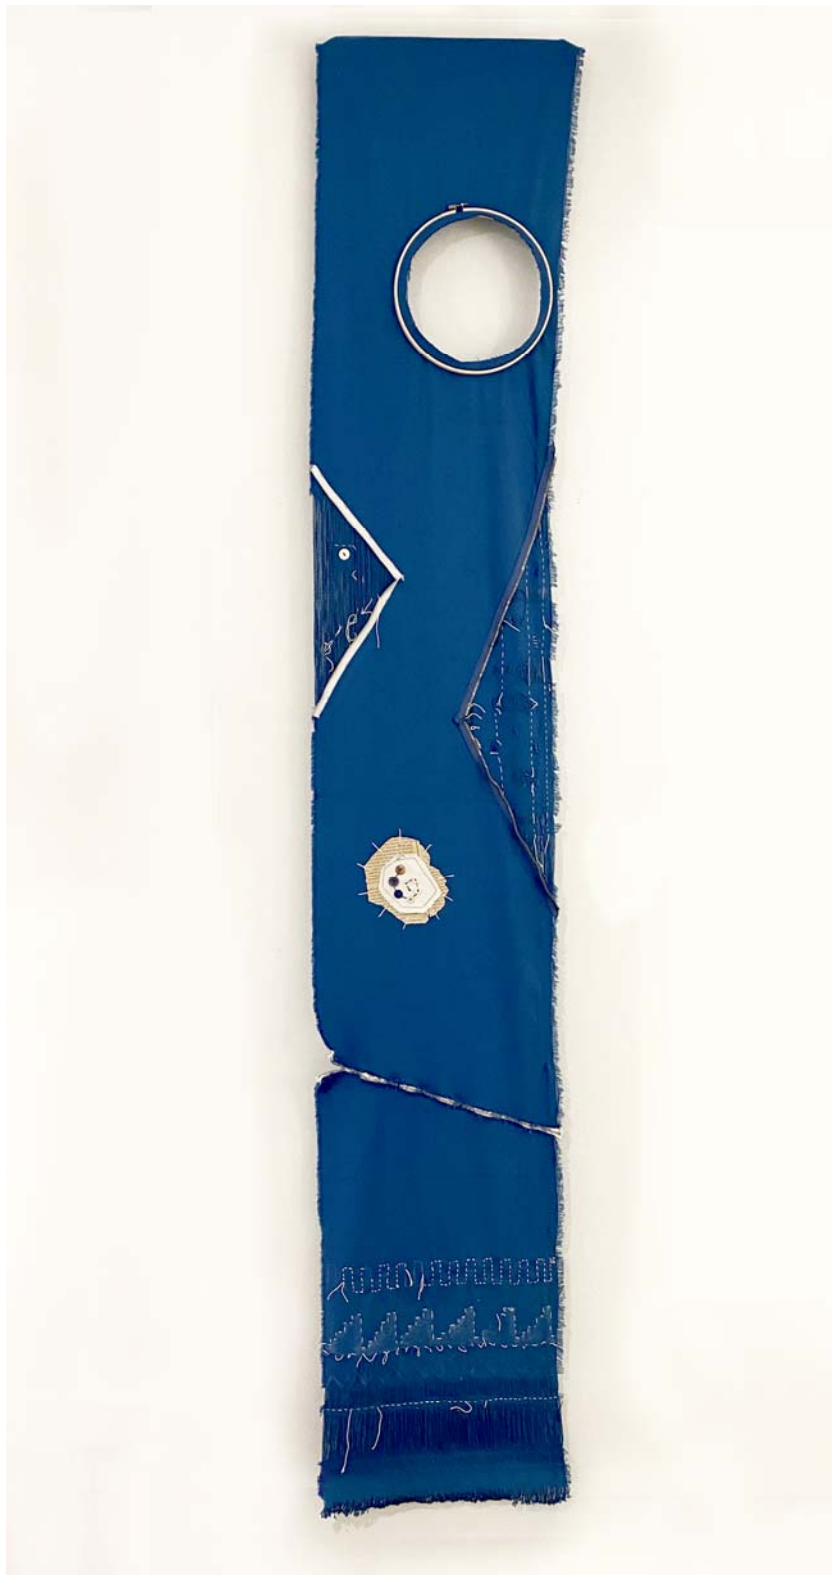

Figure 3. *Land Under Moon*, Plain Fabric, Zipper, Button, Wire Mesh, Thread, Wood, 52" x 23",  
2022

Figure 4. *Red Moon*, 43" x 48", Fabric, Zipper, Wire Mesh, Thread, Frame, 2021

Figure 5. *Weaving Night*, Plain Fabric, Zipper, Button, Thread, Wood, 58" x 30, 2022

Figure 6. *Layers of Night*, Fabric, Thread, Wood, 64" x 60", 2022

Figure 7. *Midnight*, Denim, Fabric, Zipper, Button, Thread, White Pencil, Frame, 44" x 42", 2021

Figure 8. *Friends*, Plain Fabric, Zipper, Button, Thread, Paper, White Pencil, Frame, 58" x 42",

2021

Figure 9. *Lonely Tree*, Plain Fabric, Zipper, Button, Embroidery hoops, White Pencil, Thread, Wood, 96" x 17", 2021

Figure 10. *Night Stock*, Plain Fabric, Crochet, Embroidery hoops, Thread, Frame, 28" x 31", 2022

Figure 11. *Sky Tellers*, Plain Fabric, Embroidery hoops, Wire Mesh, Thread, Wood, dimensions variable. 2022

Figure 12. *White Night*, Fabric, Zipper, Crochet, Thread, Frame, 75" x 36", 2022

Figure 13. *Lunar and Stellar*, Plain Fabric, Zipper, Thread, Wood, 58" x 36", 2021