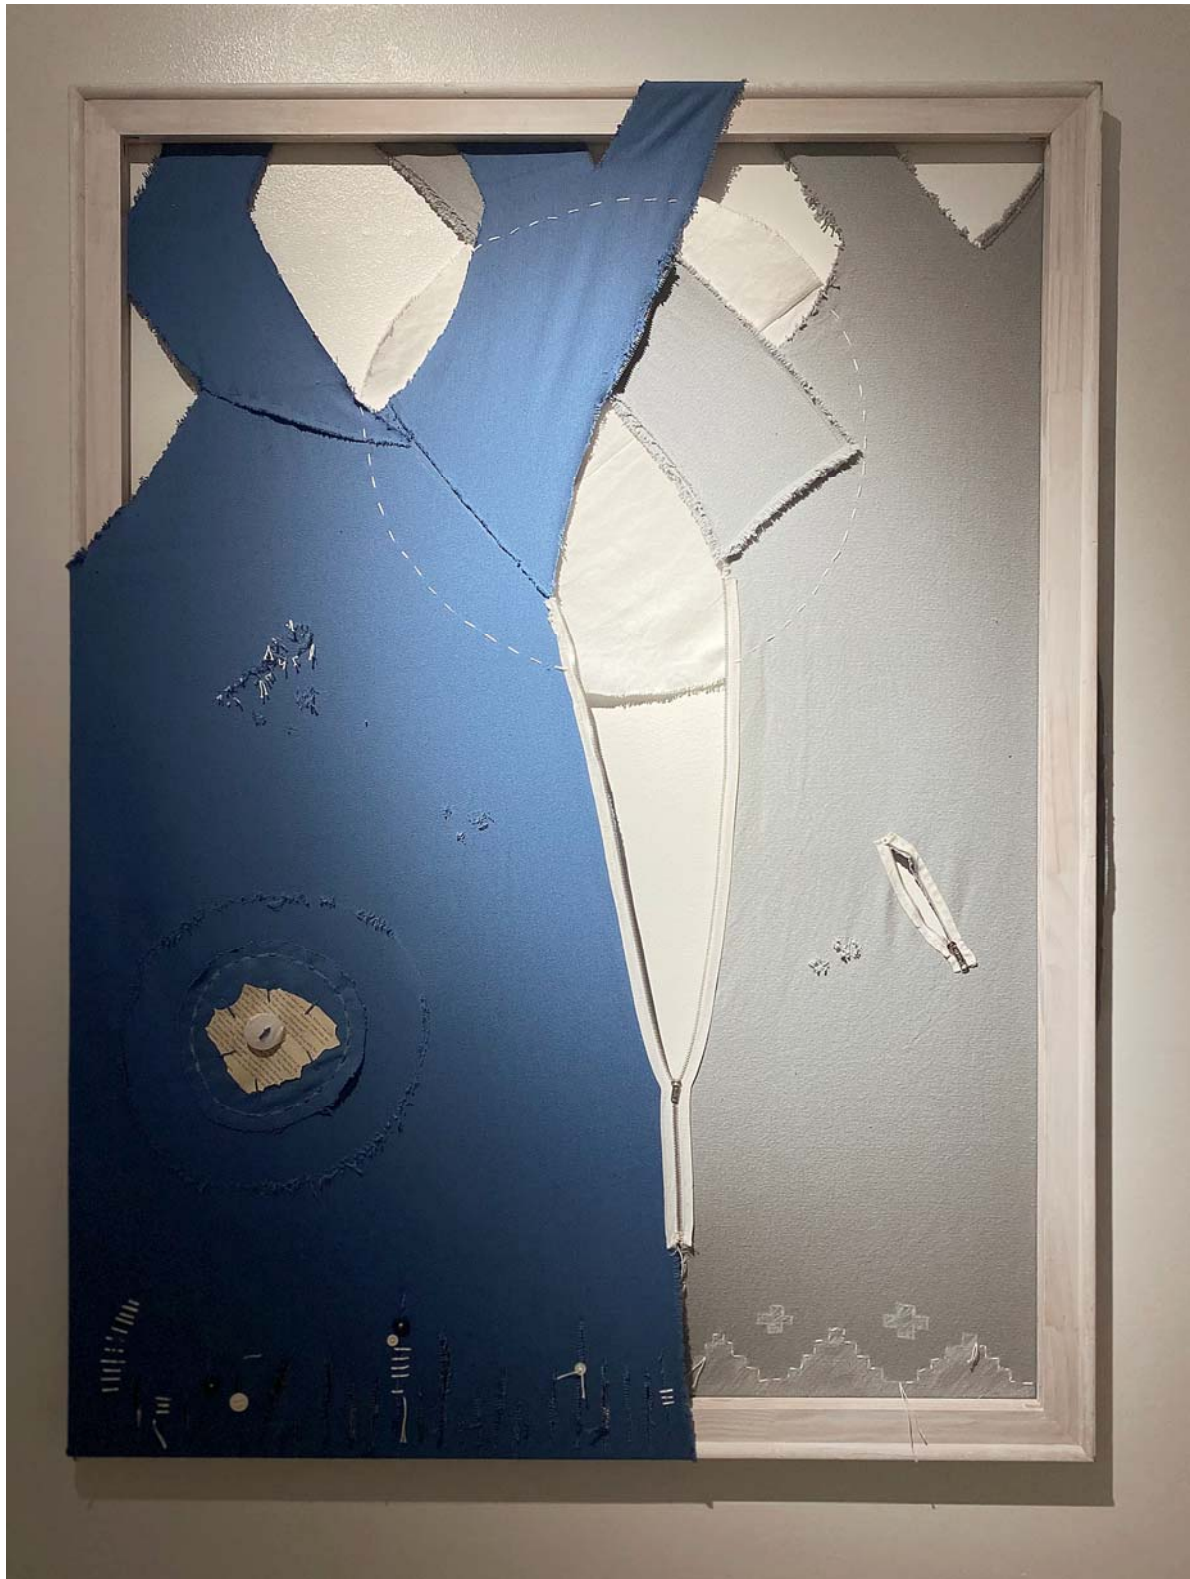

Figure 3. *Land Under Moon*, Plain Fabric, Zipper, Button, Wire Mesh, Thread, Wood, 52" x 23",  
2022

Figure 4. *Red Moon*, 43" x 48", Fabric, Zipper, Wire Mesh, Thread, Frame, 2021

Figure 5. *Weaving Night*, Plain Fabric, Zipper, Button, Thread, Wood, 58" x 30, 2022

Figure 6. *Layers of Night*, Fabric, Thread, Wood, 64" x 60", 2022

Figure 7. *Midnight*, Denim, Fabric, Zipper, Button, Thread, White Pencil, Frame, 44" x 42", 2021

Figure 8. *Friends*, Plain Fabric, Zipper, Button, Thread, Paper, White Pencil, Frame, 58" x 42",

2021

Figure 9. *Lonely Tree*, Plain Fabric, Zipper, Button, Embroidery hoops, White Pencil, Thread, Wood, 96" x 17", 2021

Figure 10. *Night Stock*, Plain Fabric, Crochet, Embroidery hoops, Thread, Frame, 28" x 31", 2022

Figure 11. *Sky Tellers*, Plain Fabric, Embroidery hoops, Wire Mesh, Thread, Wood, dimensions variable. 2022

Figure 12. *White Night*, Fabric, Zipper, Crochet, Thread, Frame, 75" x 36", 2022

Figure 13. *Lunar and Stellar*, Plain Fabric, Zipper, Thread, Wood, 58" x 36", 2021